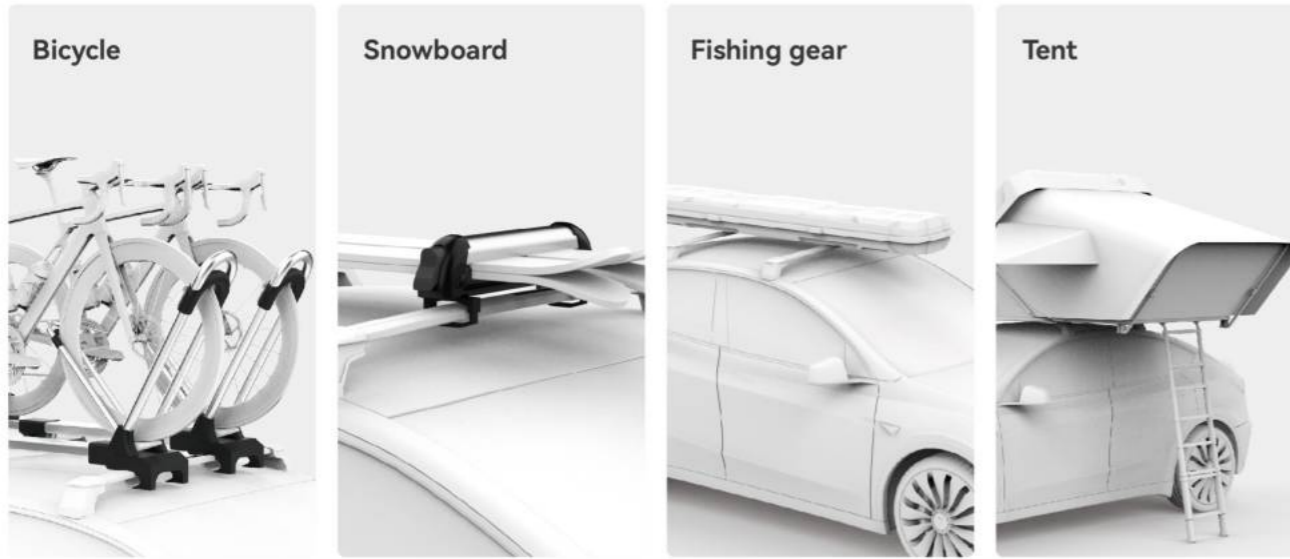

► Expansion mode