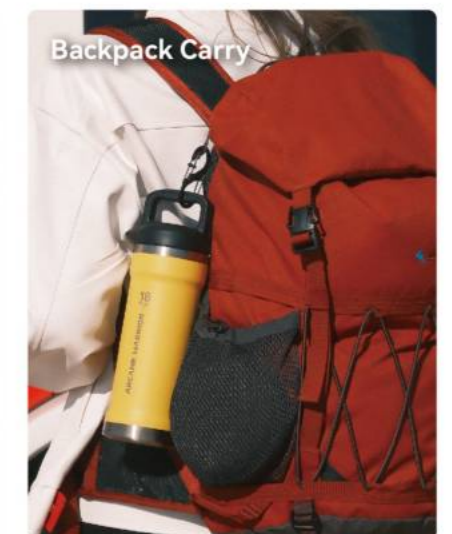

► Multi-Scenario Compatibility

Vehicle carry, backpack, or hand carry, easy to switch for all outdoor scenarios.