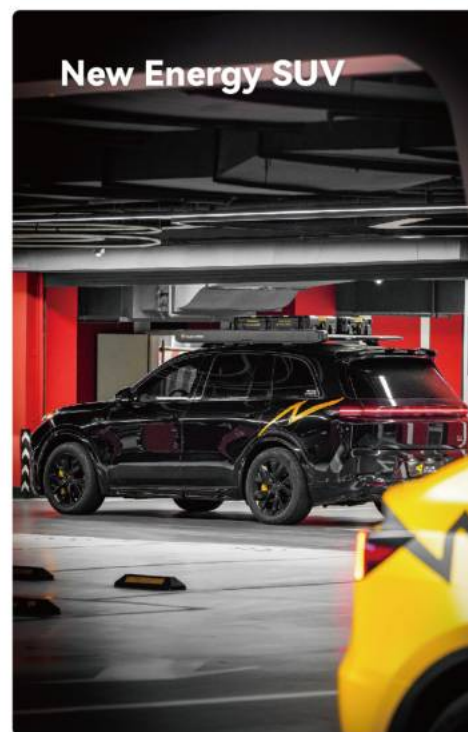

New Energy SUV

Urban SUV