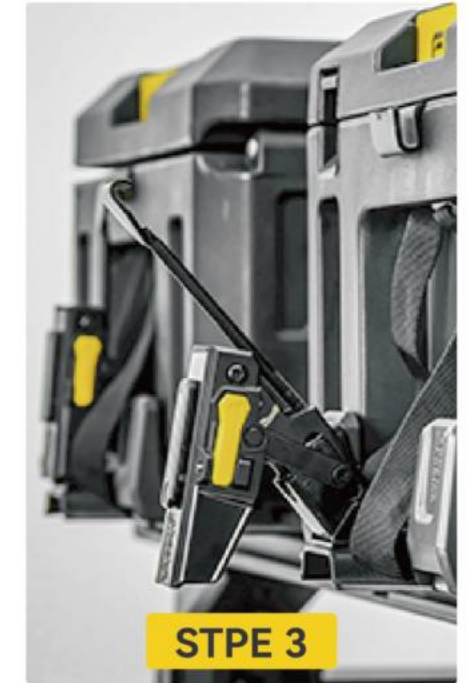

► Versatile expansion features

The FLEX Rugged Cargo Case shines with its expansion features. The top has multiple mounting points for gear like flashlights and solar chargers. Inside, the lid extension creates an extra platform for easy access, and a waterproof storage bag keeps small items organized.

Internal expansion

The FLEX Rugged Cargo Case offers smart internal expansion. The Molle Panel creates extra space for gear like cameras, making access easier. Inside, a Lid Organizer helps organize small items like batteries and chargers, keeping your gear ready for any outdoor adventure.

Molle Panel

- Versatile item attachment
- Aluminum alloy, sandblasted anodized, smooth touch

Lid Organizer

- Increases storage space for 10-20 outdoor items.
- Built with PP plastic panels for a sturdy and sleek design.

Divider Kits

- Flexible storage compartmentation
- Plug-in module, quick and easy
- Enhance storage efficiency

Universal foam

- Customizable storage for item sizes
- Impact-resistant, abrasion-resistant, effective protection
- Pre-cut into sections, can be torn by hand

Top Molle Panel

External expansion

The FLEX Rugged Cargo Case excels in external expansion. Its top mounting points let you easily attach essentials like flashlights and solar chargers, keeping your gear secure on both long trips and short camping outings.

► Anti-theft integrated quick-release design

The FLEX Rugged Cargo Case quick-release mount is built for outdoor adventures. It easily integrates with the FLEX system, with a combination lock that secures in two simple steps. The carbon steel design ensures excellent load capacity, keeping it stable on rough trails or in tough weather.

STPE 1

STPE 2

STPE 3

► More features

Three-color exclusive limited edition tag