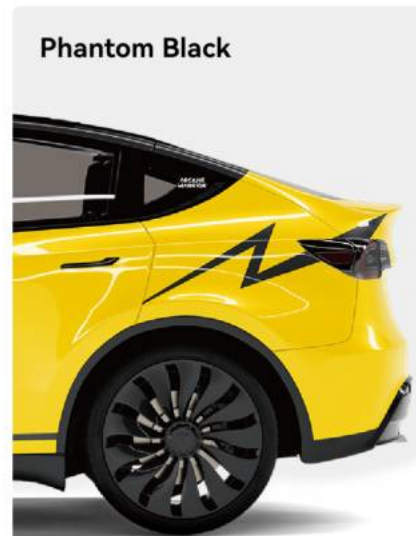

► Each color has a unique design concept.

Choose Snowfield White, Dawn Yellow, or Phantom Black, simple but standout.

Snowfield White

Dawn Yellow

Phantom Black

Energy Lightning Air Freshener

Energy Lightning Sticker