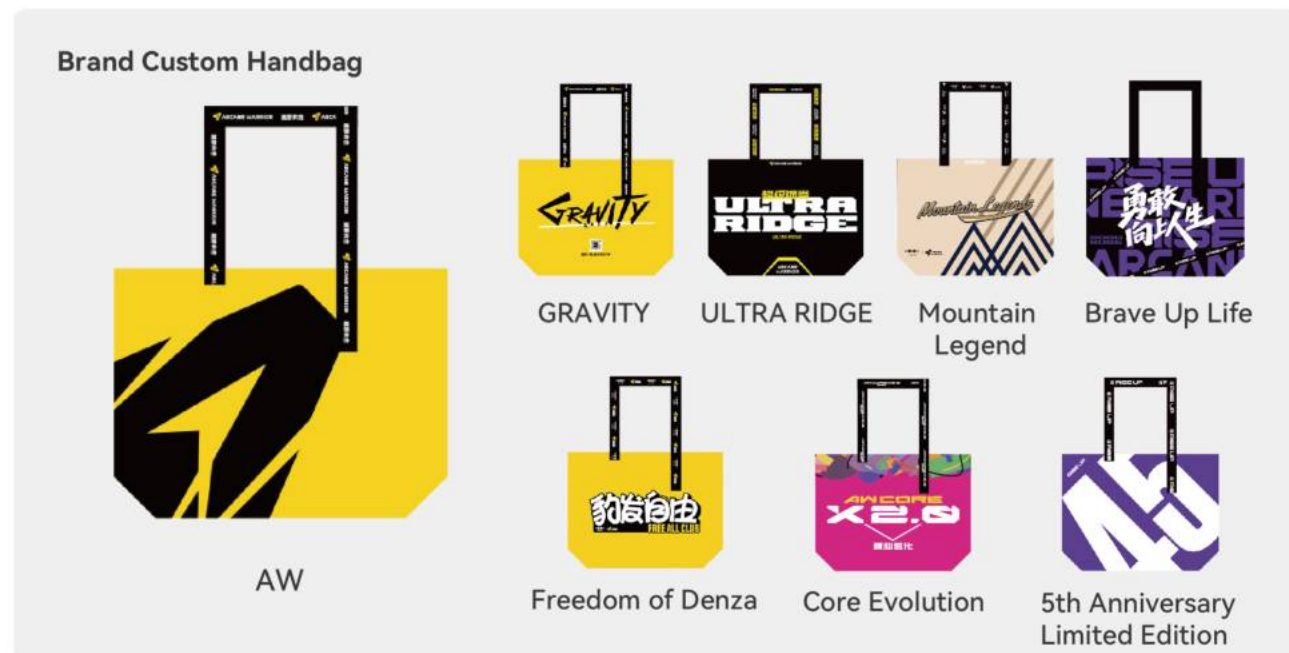

LIMITED UMBRELLA

Brand Limited Edition Umbrella

LIMITED WASH TAG

Brand Limited Edition Wash Label

LIMITED HANDBAG

Brand Limited Edition Handbag

PRODUCT INFORMATION

ARCANE WARRIOR products are a small link between us and outdoor enthusiasts. With practical design, they make your outdoor life easier and more comfortable. Now, let's check out the product list and prices. Hope they become your trusted companions.