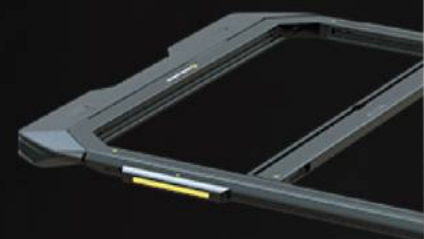

► Full-Dimensional Optical Components

M'LinkX Front Light Bar Kit

M'LinkX Side Scene Light Bar Kit

M'LinkX Rear Light Bar Kit

► Keep Unlocking More M Series Expansion Modules

Built on open architecture, the M series offers a growing ecosystem of expansion modules. With over 10 core components already launched, the lineup keeps evolving and will unlock more new features and modules.