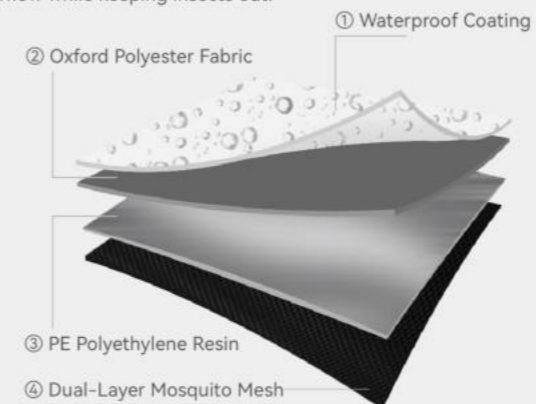

Multi-Layer Fabric, Fully Waterproof

Made from 300D Oxford polyester with strong waterproof, tear resistant, and durable performance for outdoor use. A high performance waterproof inner coating blocks rain, and PE resin adds extra protection. Dual-layer bug netting improves airflow while keeping insects out.