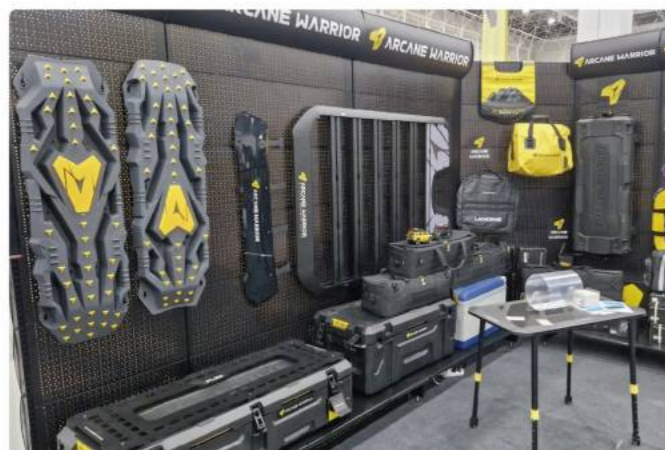

Countries with Global Presence

Our business now spans 19 countries with 13 main distributors and over 20 regional agents.