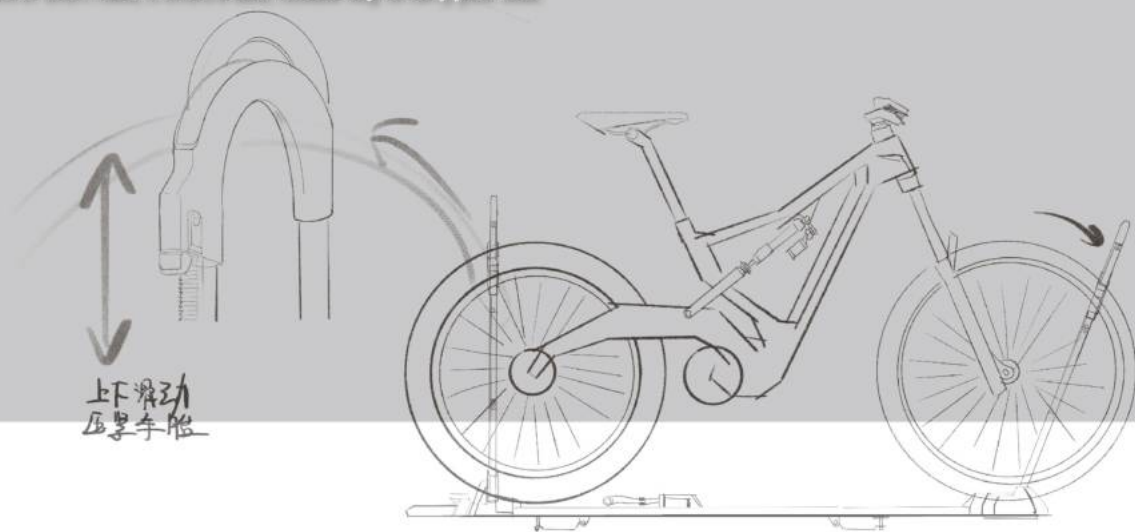

Adaptation of roof bars

Adaptation of roof rack

Adaptation of Truck Bed Rack

TANDRIX

The bike rack locks both wheels securely, allows quick mounting and removal, and saves space while protecting your bike. Its modern minimalist design and practical features make it ideal for cycling and road trip enthusiasts. Whether for adventure or short rides, it offers a safe, reliable way to carry your bike.