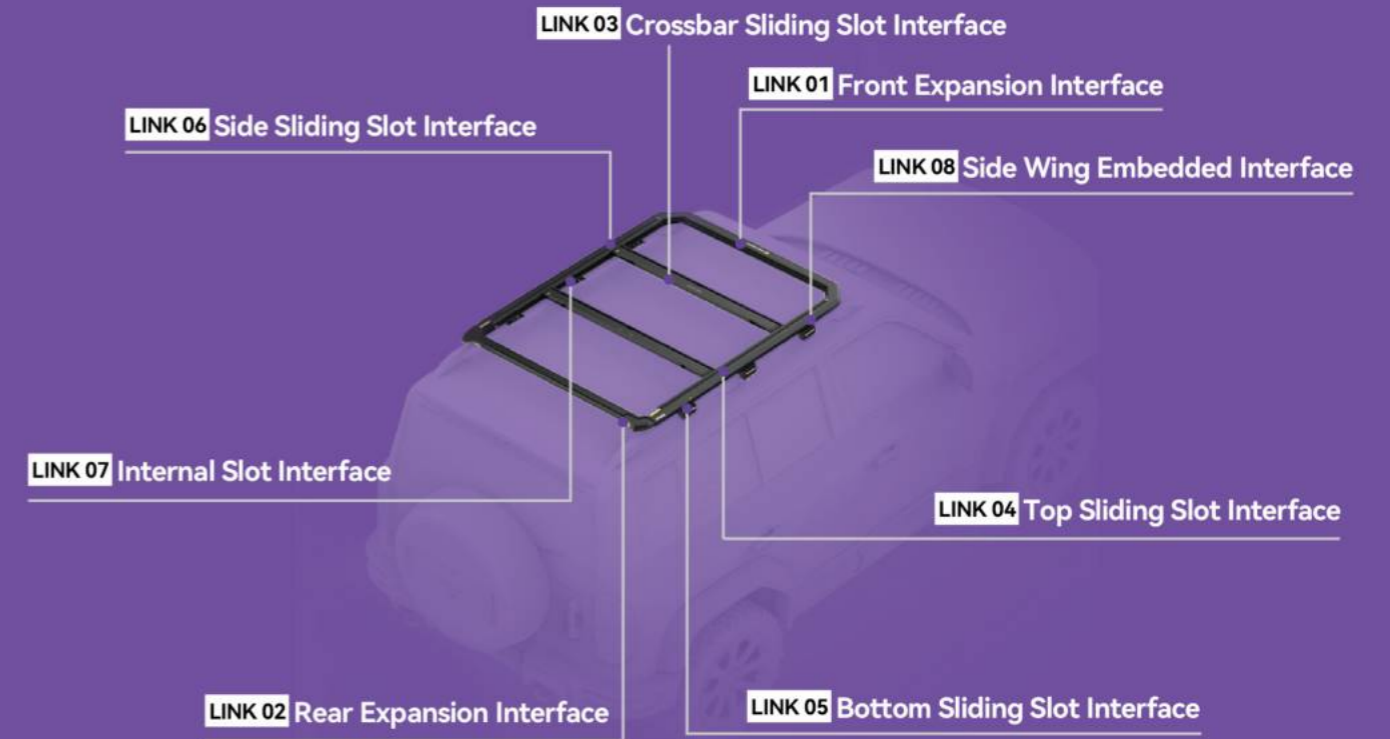

All New Flagship Roof Rack Platform

ROOF PLATFORM M'LinkX Roof Rack Platform

ARCANE WARRIOR's "8 + 3 + N" Arboris Architecture transforms what a roof rack can do. 8 Link interfaces form the core, 3 RapidSet quick-load systems add functional support, and multiple expansion options let you configure it any way you need. Built around real outdoor use, every solution is made for actual adventures. M'LinkX carries ARCANE WARRIOR's vision of roof rack freedom. It removes the hassle of gear mounting and unlocks the full 2.0 experience, turning your roof rack into a platform with limitless possibilities.

► Arboris Architecture 8+3+N

Eight standardized Link interfaces support core expansions like crossbars, front lights, and rear wings, enabling multiple connection options.

LINK 01

Front Expansion Interface