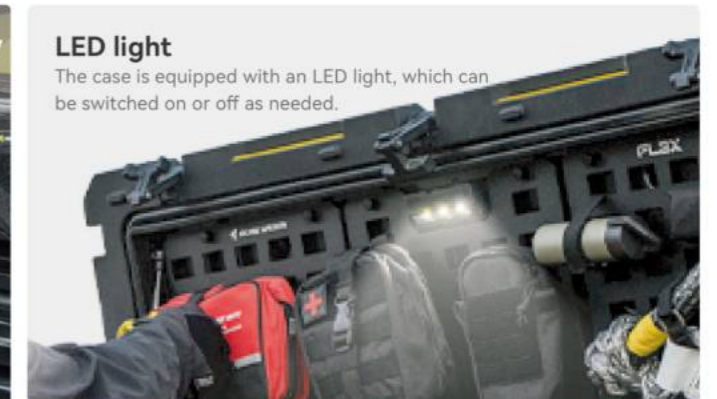

LED light

The case is equipped with an LED light, which can be switched on or off as needed.