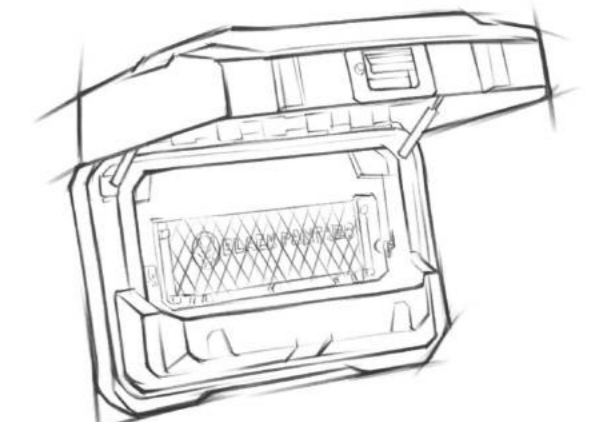

SIDE MOUNTED BOX

STORM Black Panther Window Storage Box

Black Panther Edition WAKANDA FOREVER Side Window Storage Box is more than storage. Black Panther's totem is in every detail. Filled with camping gear and tools, opening it feels like unwrapping a mysterious package from Wakanda.