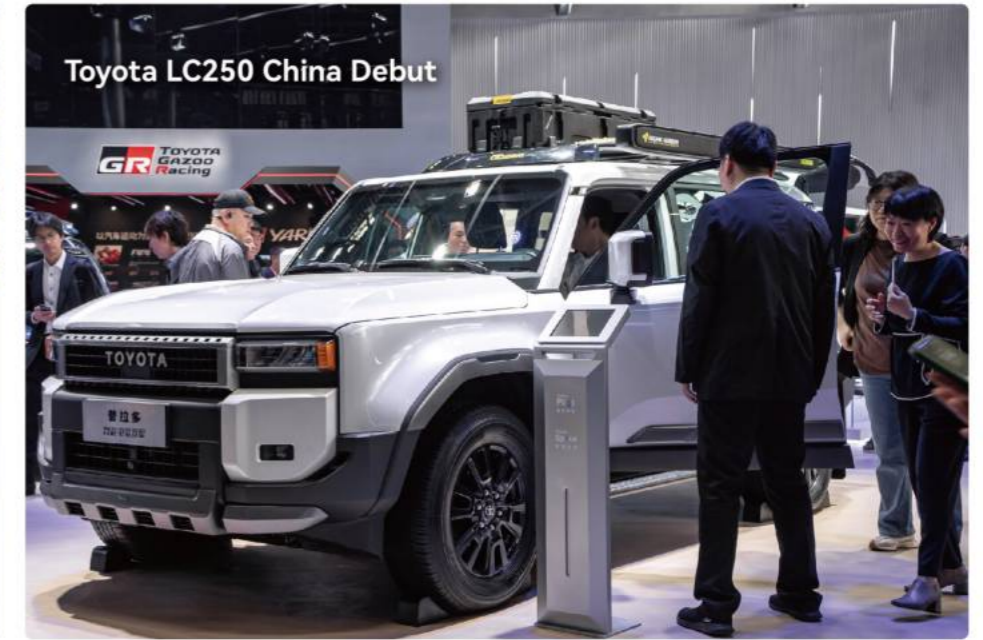

► Co created with Toyota

Aligning with the Toyota LC250's spirit of exploration and outdoor focus, we presented the CROSSING Collection at its launch as a partner brand, providing tailored gear for off road adventures.