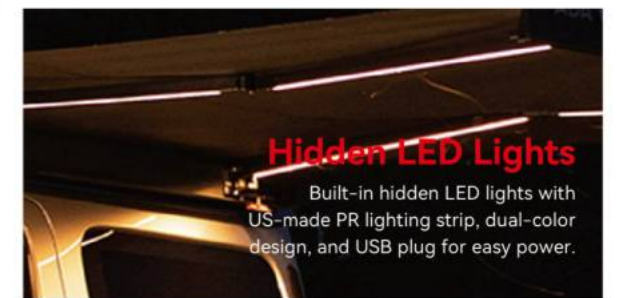

Hidden LED Lights

Built-in hidden LED lights with US-made PR lighting strip, dual-color design, and USB plug for easy power.