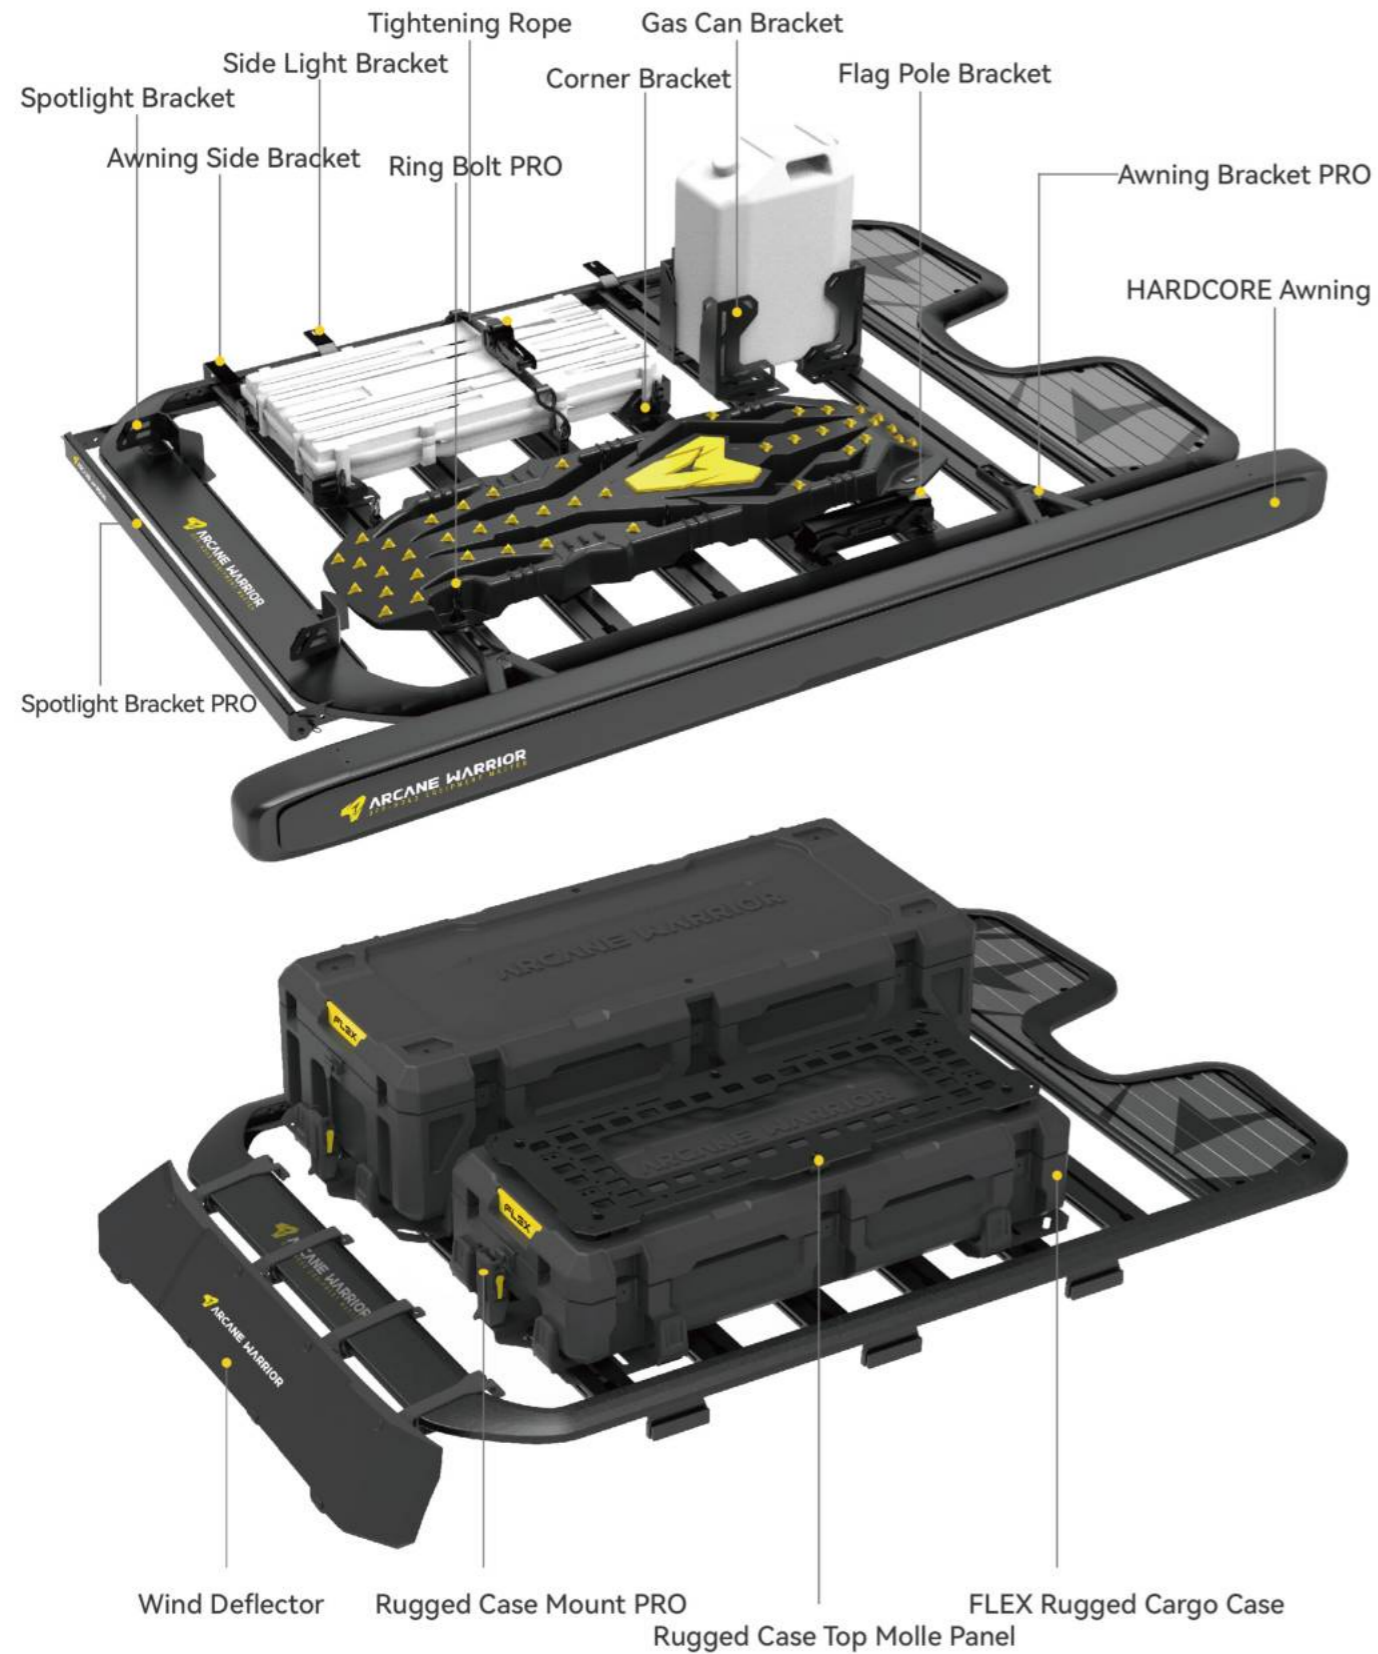

► 1+N expandable setup

Choose from a wide range of roof rack accessories to suit your needs for any outing.