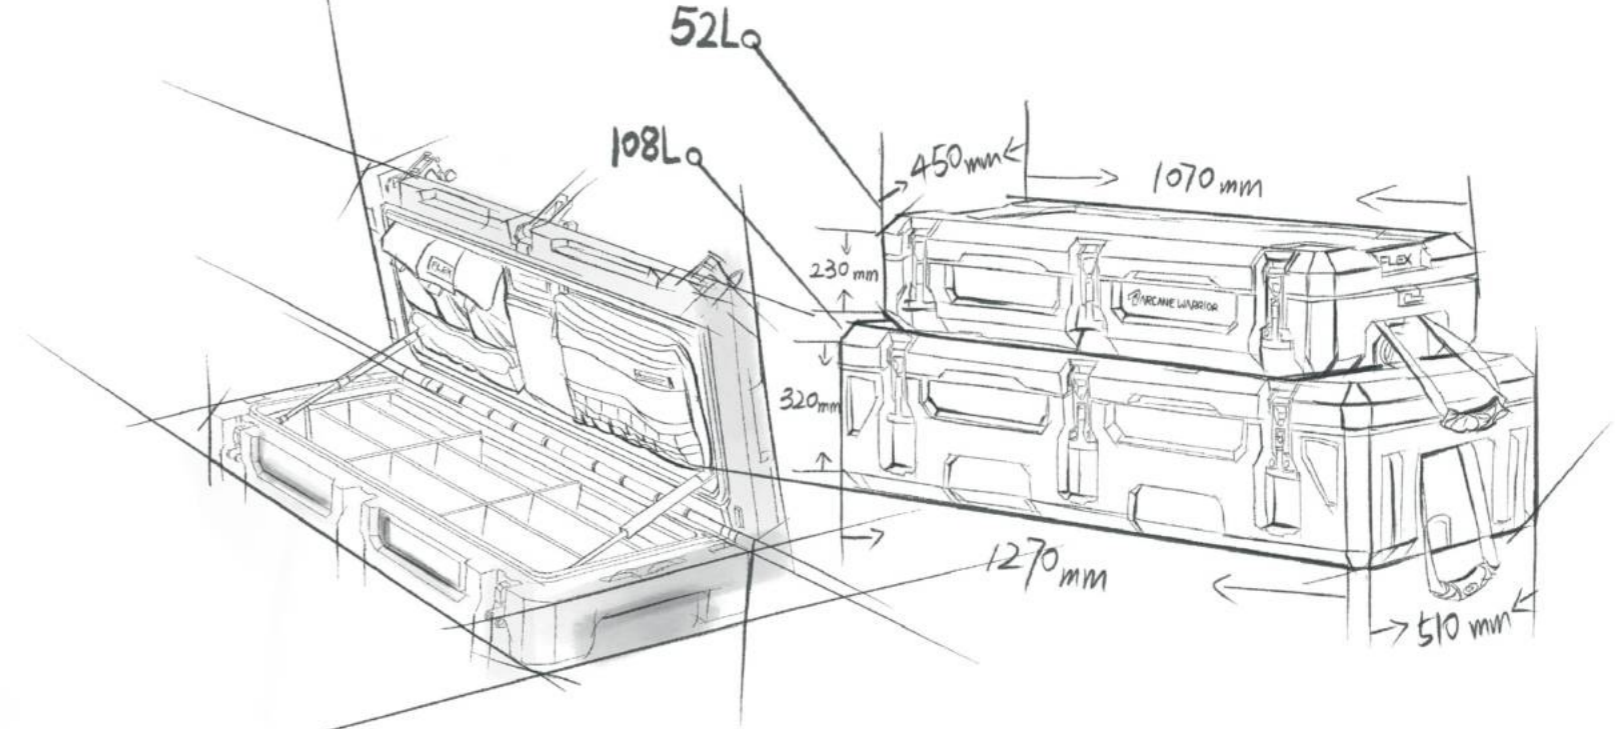

FLEX Rugged Cargo Case (36L)

FLEX Rugged Cargo Case (52L)

FLEX Rugged Cargo Case (108L)

FLEX Rugged Cargo Case (116L)

► Product Design Language

The FLEX Rugged Cargo Case blends modern industrial style with adventure spirit. Its rugged design and sturdy structure reflect the strength of adventurers. The quick-release mount integrates with the FLEX system for easy installation, while the carbon steel frame boosts capacity and stability. Internal expansion boards and storage bags ensure organized, efficient storage. A perfect balance of form and function, it's the ideal choice for outdoor enthusiasts.