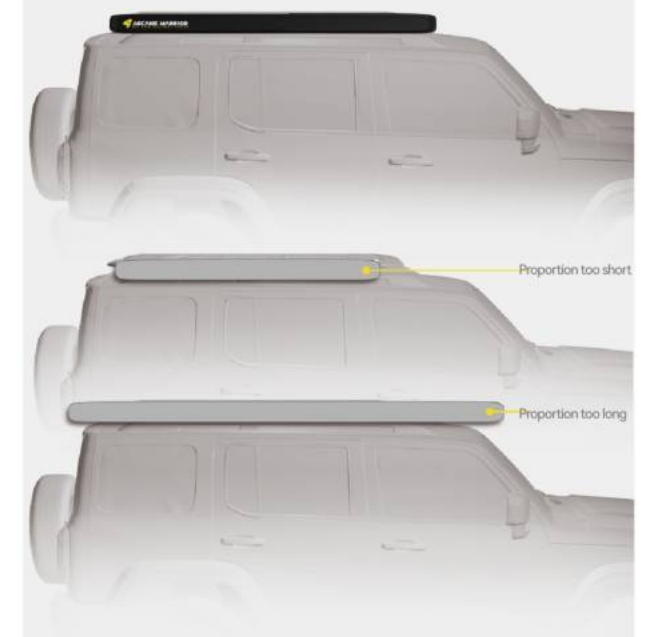

Made from 6063-T5 aluminum and ADC12 die cast aluminum, the body goes through 15 steps of powder coating for strong toughness and corrosion resistance.

Better suited for global vehicle proportions

The length is more balanced to fit a wider range of vehicles. Optimized for both domestic and international sizes, it fits over 95% of models.