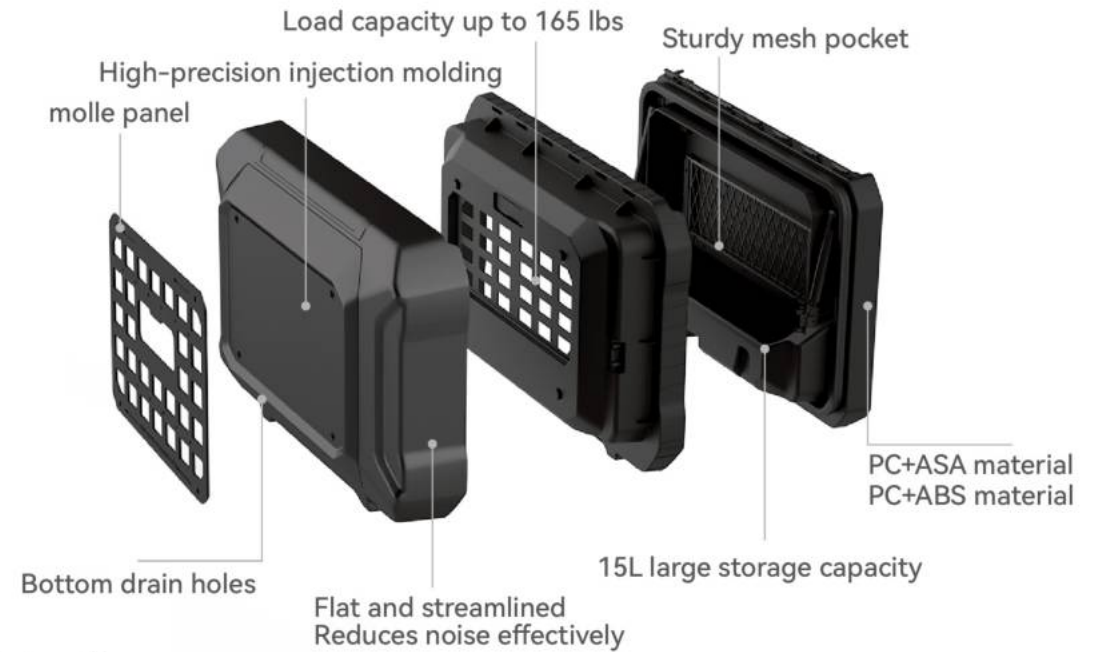

SIDE MOUNTED BOX

Side Window Storage Box

Redefining side storage with quick-release hooks for fast install and removal. It balances easy access to emergency gear with personalized style. The roomy compartment fits fire extinguishers, air pumps, first aid kits, and includes an expansion panel for extra storage.