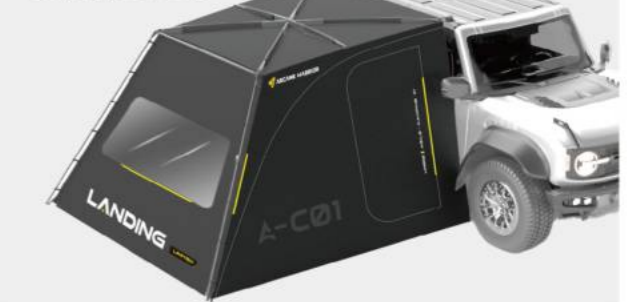

Skylight Mode