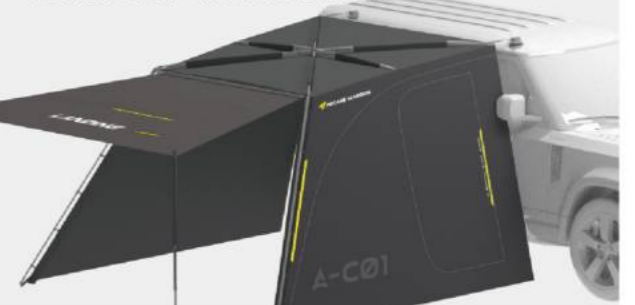

Single Awning Mode

Skylight Mode

Full Enclosure Mode

Front Porch Extension Mode

LANDING

Foldable and quick to store, this chair stands out from the rest with a unique folding back design that makes it compact and easy to stack horizontally or vertically. With a built-in carry handle, it is easy to grab and go, and the lightweight design makes travel easier. Tactical expansion adds full functionality while keeping high strength.