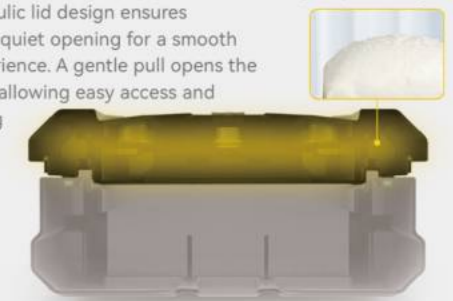

The hydraulic lid design ensures effortless, quiet opening for a smooth user experience. A gentle pull opens the lid slowly, allowing easy access and preventing accidental pinching.

Polyethylene-filled casing for enhanced strength and durability